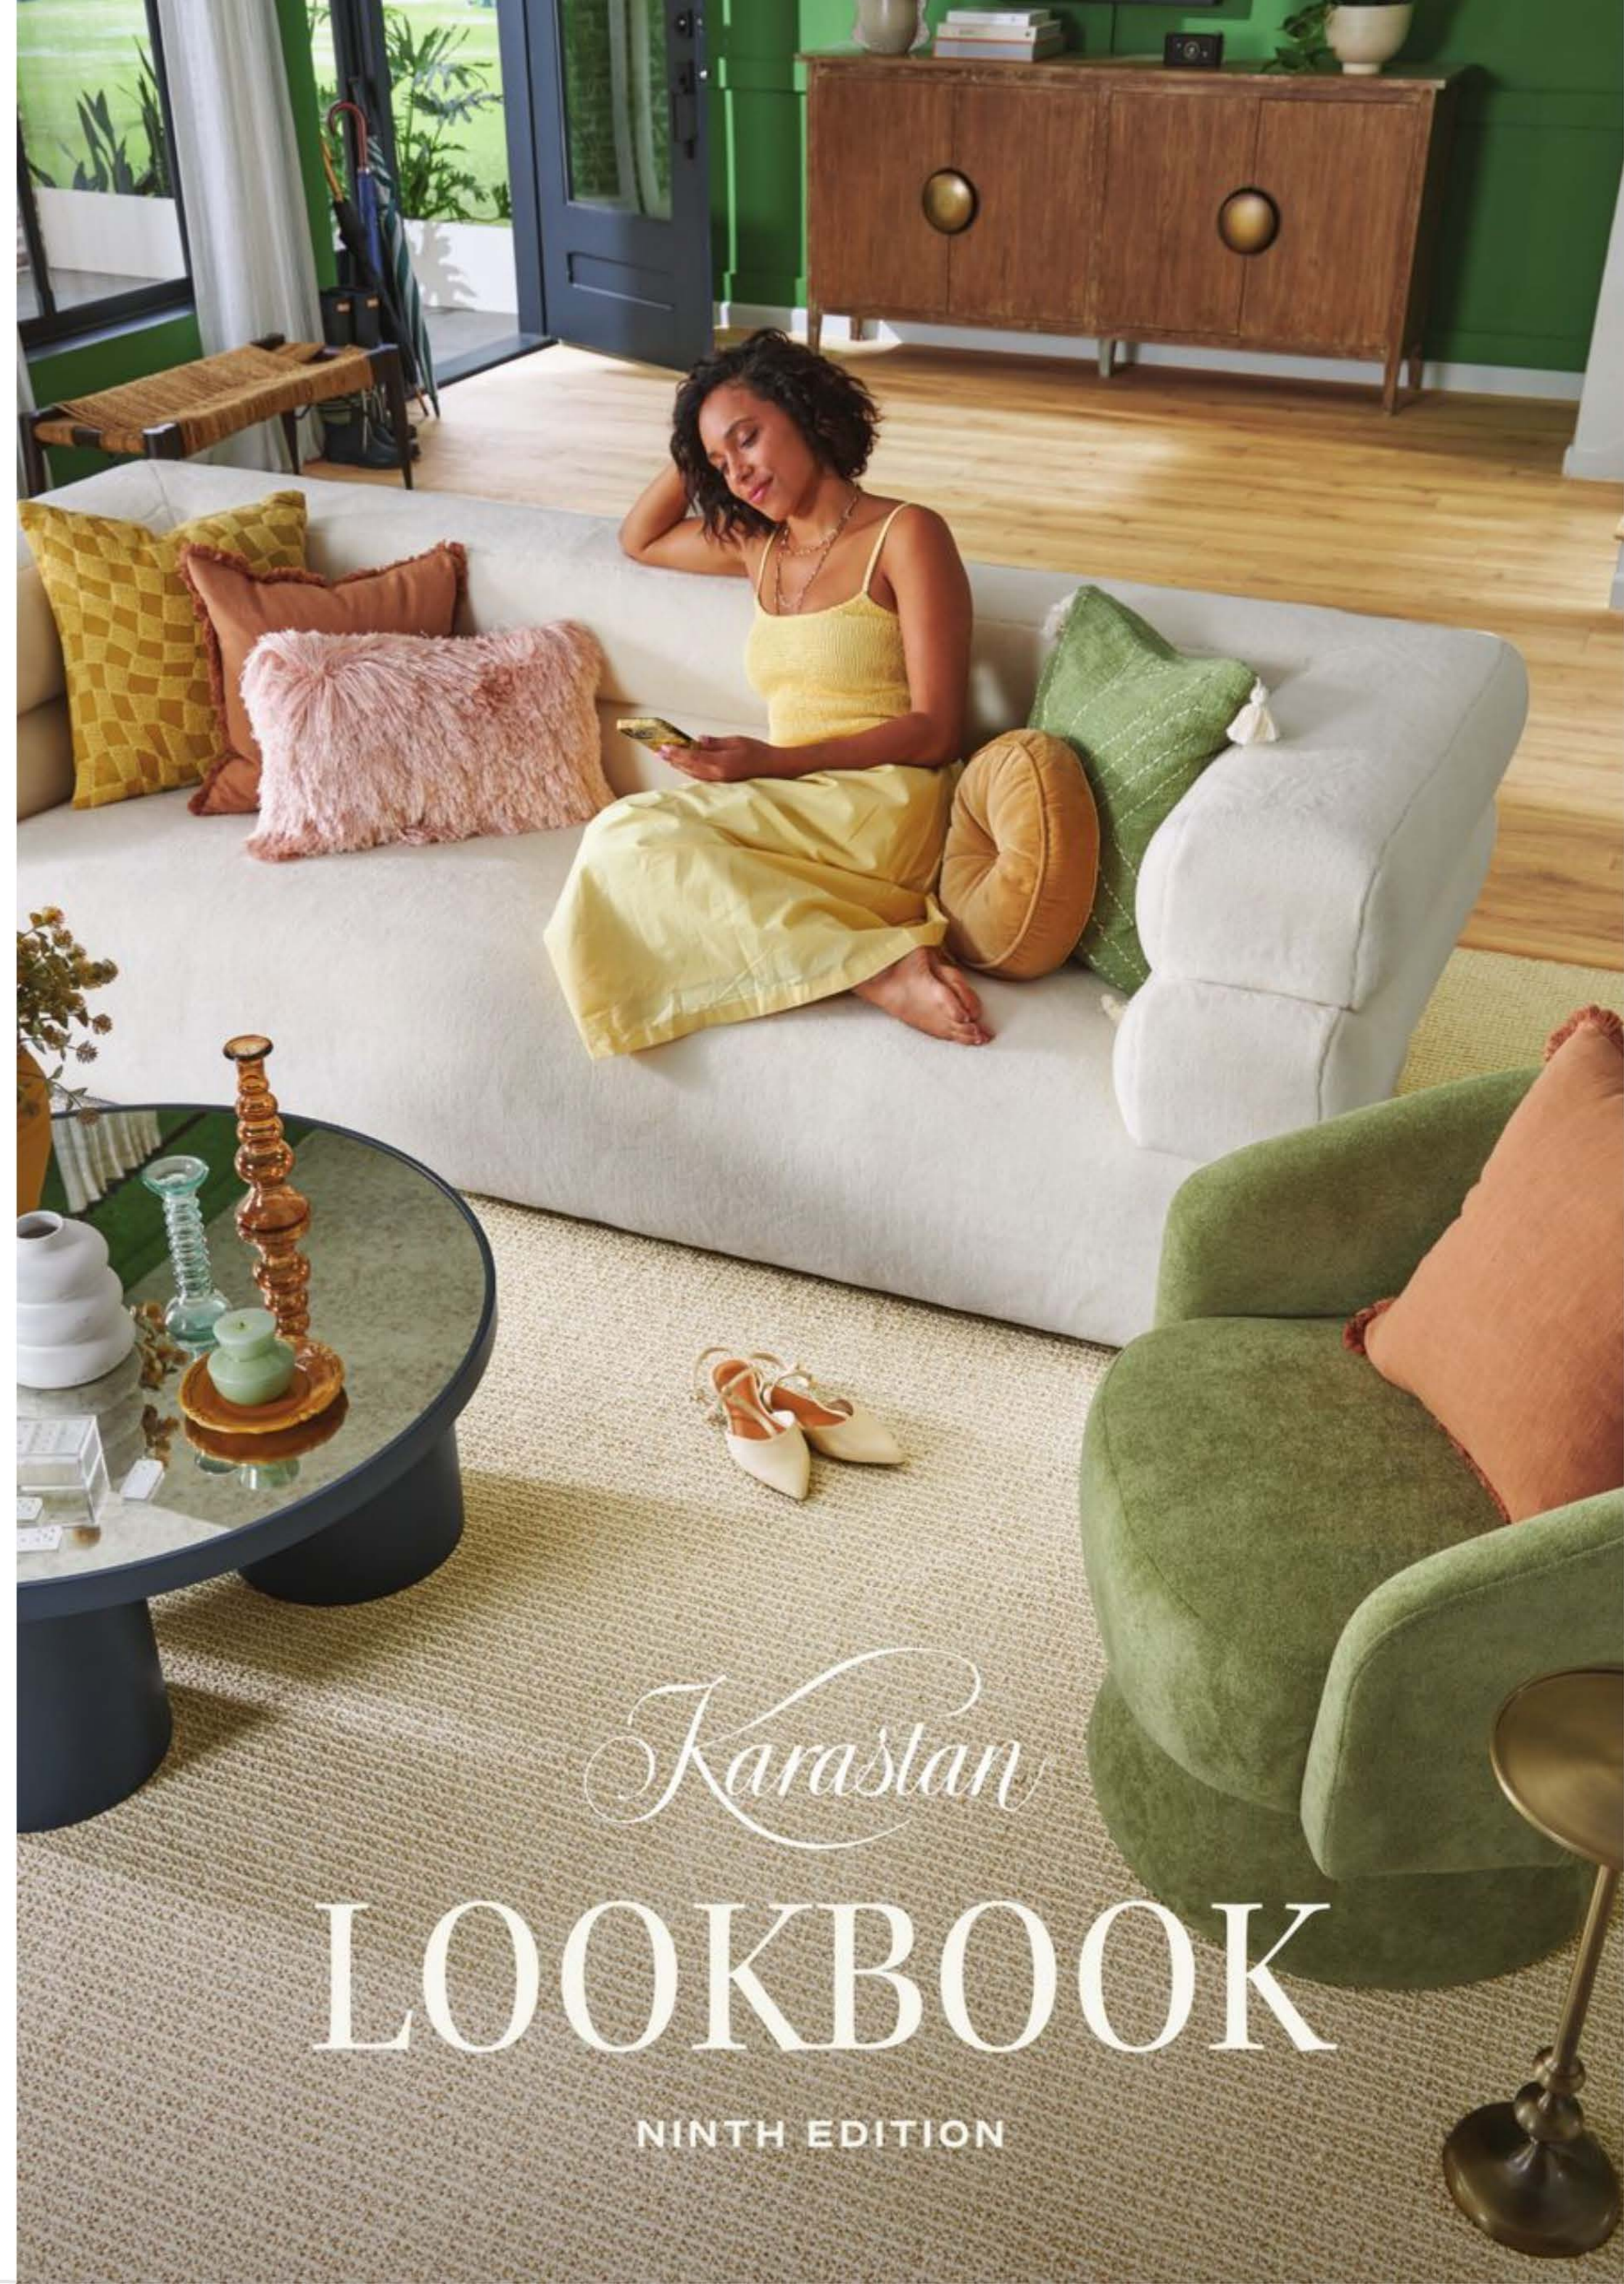

Karastan
LIVE BEAUTIFULLY

*Beautiful living is just a click away.
Visit [Karastan.com](https://www.karastan.com) to order free samples.*

06871.N | 06/2025

Karastan
LOOKBOOK
NINTH EDITION